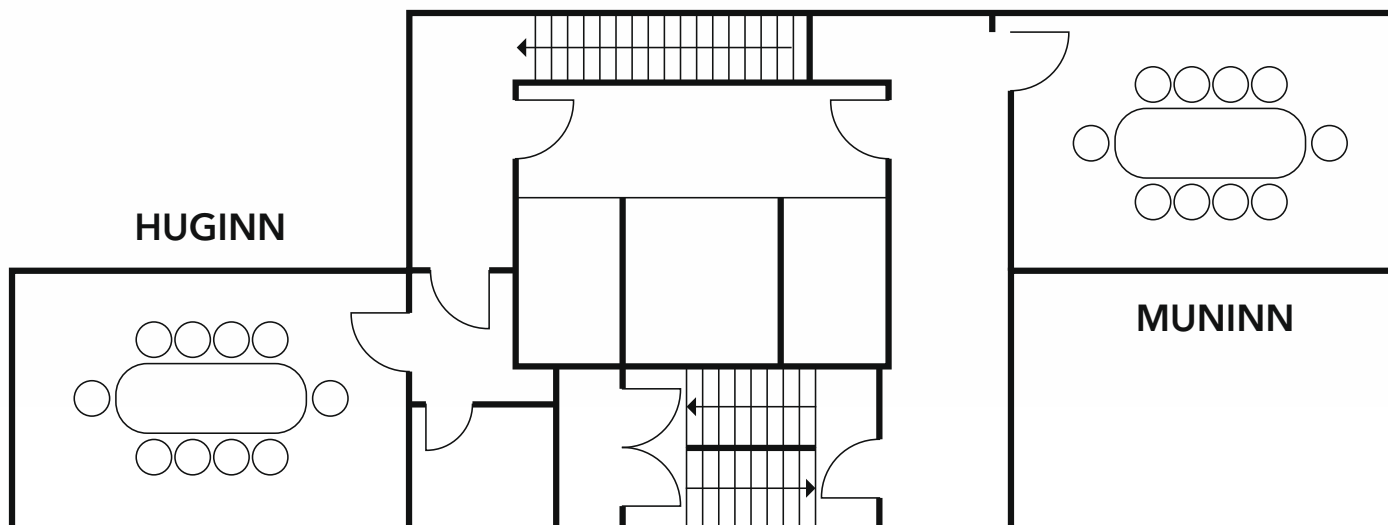

## HUGINN AND MUNINN

Conference and Meeting Facilities

	Classroom	Theatre	U-shape	Boardroom	Banquet	Reception	Size	Height	Location
Huginn	0	0	0	12	0	0	30 m <sup>2</sup>	4,0 m	14 <sup>th</sup> floor
Muninn	0	0	0	12	0	0	30 m <sup>2</sup>	4,0 m	14 <sup>th</sup> floor