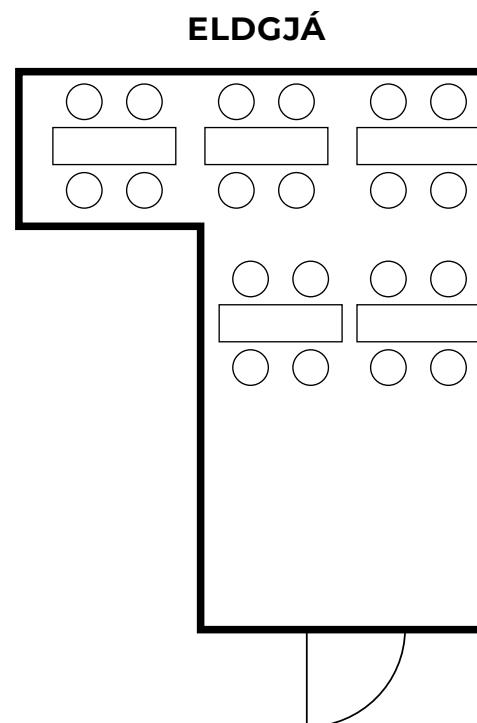

ELDGJÁ

Conference and Meeting Facilities at *Fosshotel Hekla*

	Eldgjá
Boardroom	16
Banquet	48
Classroom	50
U-shape	32
Theatre	70
Reception	50
Size	81 m ²
Dimensions (L-W-H (M))	9,8 x 9,3 x 2,5
Location	Ground floor

FAXI

Conference and Meeting Facilities at *Fosshotel Hekla*

	Faxi
Banquet	110
Reception	150
Size	154 m ²
Dimensions (L-W-H(M))	14 x 11 x 2,4/3,8
Location	Ground floor

FAXI